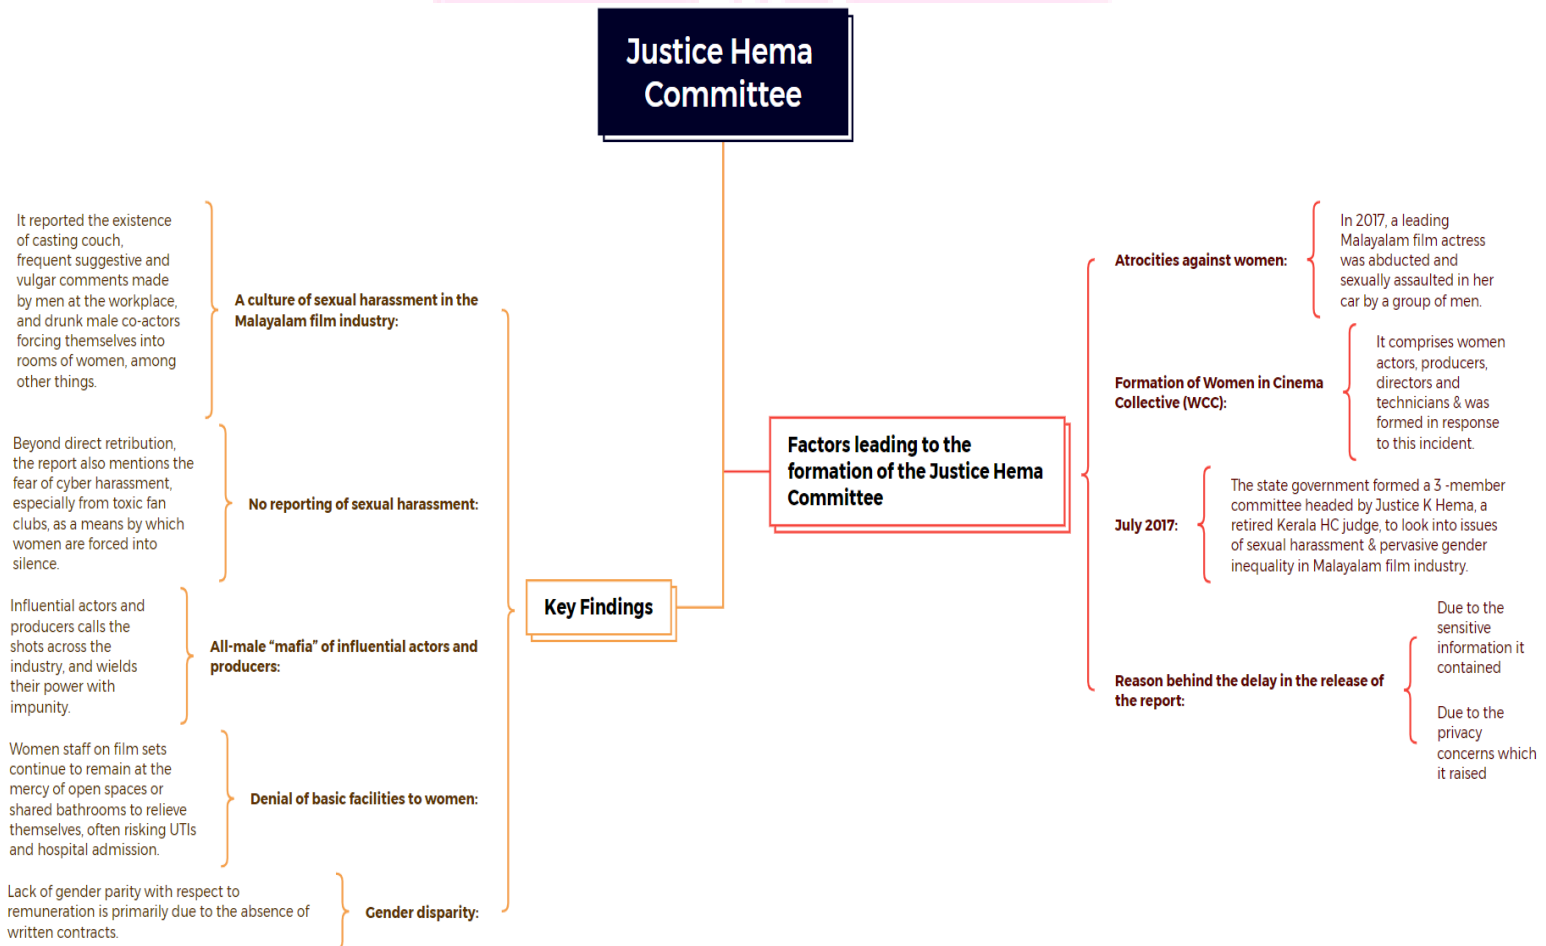

Defence

9. Shaheen-II Ballistic Missile - The Hindu

Geography

1. Sikkim landslide damages NHPC power project building - The Hindu

Relevance: Salient features of India's Physical Geography

Context

A landslide damaged six houses and a building of the National Hydroelectric Power Corporation (NHPC) at the site of its Teesta-V hydropower station in Sikkim's Gangtok district recently. The power station, damaged by the glacial lake outburst flood (GLOF) in October 2023, has been under construction.

Teesta-V Hydropower Station

Teesta River

Society

2. What Justice Hema Committee report says, why its release was delayed - Indian Express

Relevance: Salient features of Indian Society

Context

The Kerala High Court recently ordered the state to place before it in a sealed cover the entire Hema Committee report, including sections redacted for confidentiality. This order comes while the court considers a Public Interest Litigation (PIL) demanding the initiation of criminal proceedings against the offenders named in the report.