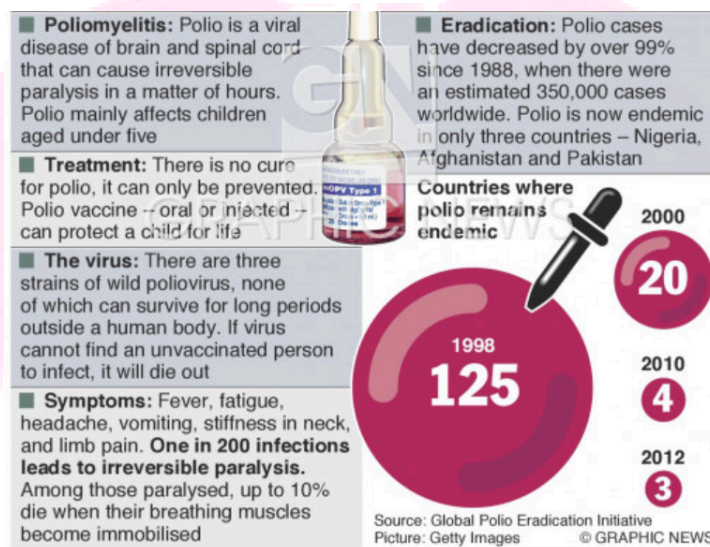

7. Endangered primate Slow Loris rescued by villagers in Chirang - Indian Express

Relevance: Conservation, Environmental Pollution and Degradation

Context

Villagers in Shimlabagan, located in the Shantipur area on the Indo-Bhutan border in Chirang, have reported the sighting of a rare species of the endangered primate Slow Loris. This marks the first known instance of this elusive primate being spotted in the region, particularly near the Jauhoulao National Park within the newly designated Chiknazha area.

Slow Loris

Sci and Tech

8. Centre says Meghalaya polio case is vaccine-derived - The Hindu

Relevance: Science and Technology- Developments

Context

A case of vaccine-derived polio has been confirmed in a two-year-old child from Tikrikilla in Meghalaya. A senior official emphasised that this is not a case of wild polio, but an infection that presents in some people with low immunity.

Polio

Polio in India

9. Scientists discover liquid water on Mars for the first time: What a new study says - Indian Express

Relevance: Science and Technology- Developments

Context

According to a new study, there could be oceans' worth of liquid water deep in the rocky outer crust of Mars. While scientists have known about water ice at the Martian poles for a long time, this is the first time they have discovered liquid water on the planet.