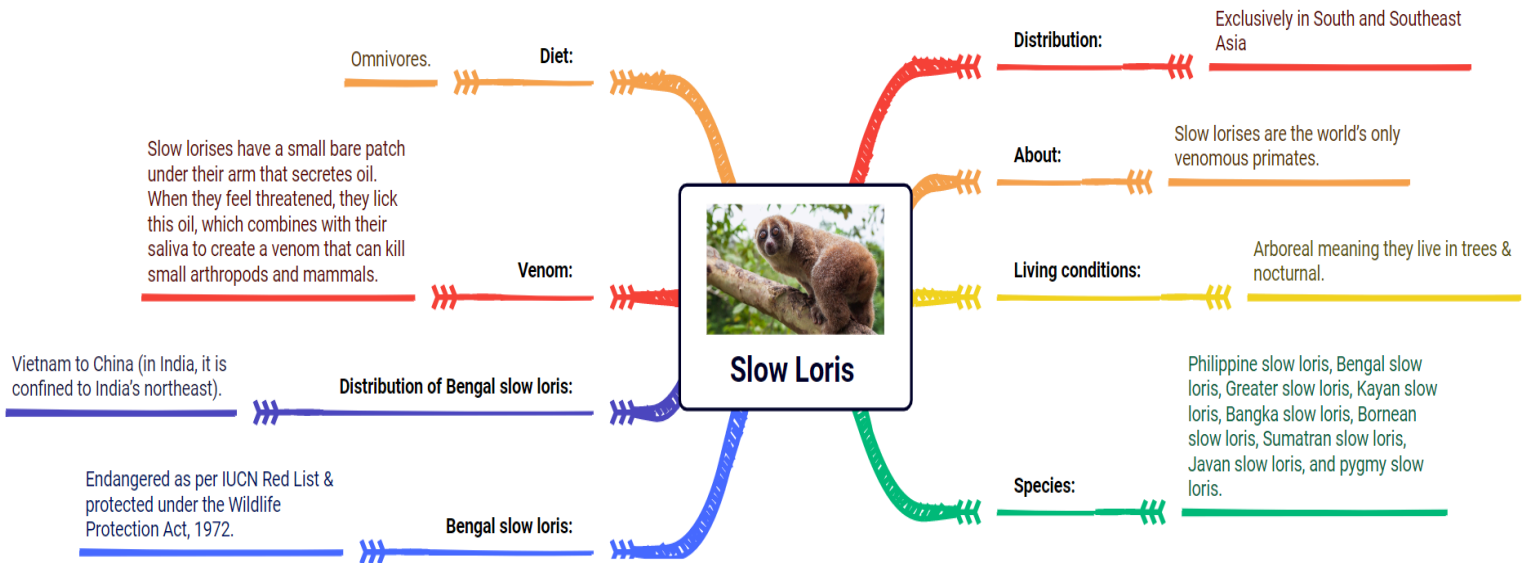

Select the correct answer using the code given below:

- A. 1, 2, 5 and 6 only
- B. 1, 3, 4 and 6 only
- C. 2, 3, 4 and 5 only
- D. 1, 2, 3, 4, 5 and 6

Environment

6. Orangutans - Indian Express

Relevance: Conservation, Environmental Pollution and Degradation

7. Endangered primate Slow Loris rescued by villagers in Chirang - Indian Express

Relevance: Conservation, Environmental Pollution and Degradation

Context

Villagers in Shimlabagan, located in the Shantipur area on the Indo-Bhutan border in Chirang, have reported the sighting of a rare species of the endangered primate Slow Loris. This marks the first known instance of this elusive primate being spotted in the region, particularly near the Jauhoulao National Park within the newly designated Chiknazha area.

Slow Loris

Sci and Tech

8. Centre says Meghalaya polio case is vaccine-derived - The Hindu

Relevance: Science and Technology- Developments

Context

A case of vaccine-derived polio has been confirmed in a two-year-old child from Tikrikilla in Meghalaya. A senior official emphasised that this is not a case of wild polio, but an infection that presents in some people with low immunity.