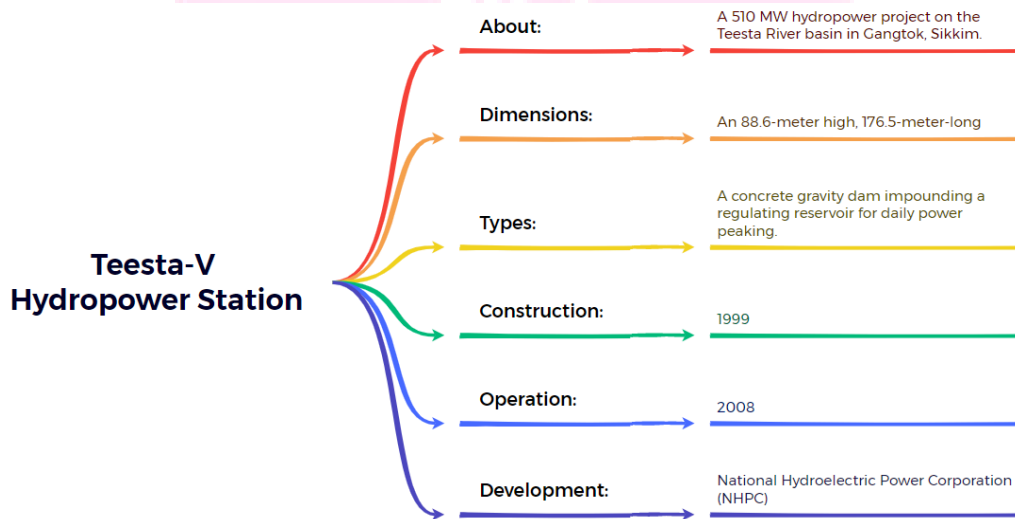

Geography

1. Sikkim landslide damages NHPC power project building - The Hindu

Relevance: Salient features of India's Physical Geography

Context

A landslide damaged six houses and a building of the National Hydroelectric Power Corporation (NHPC) at the site of its Teesta-V hydropower station in Sikkim's Gangtok district recently. The power station, damaged by the glacial lake outburst flood (GLOF) in October 2023, has been under construction.

Teesta-V Hydropower Station