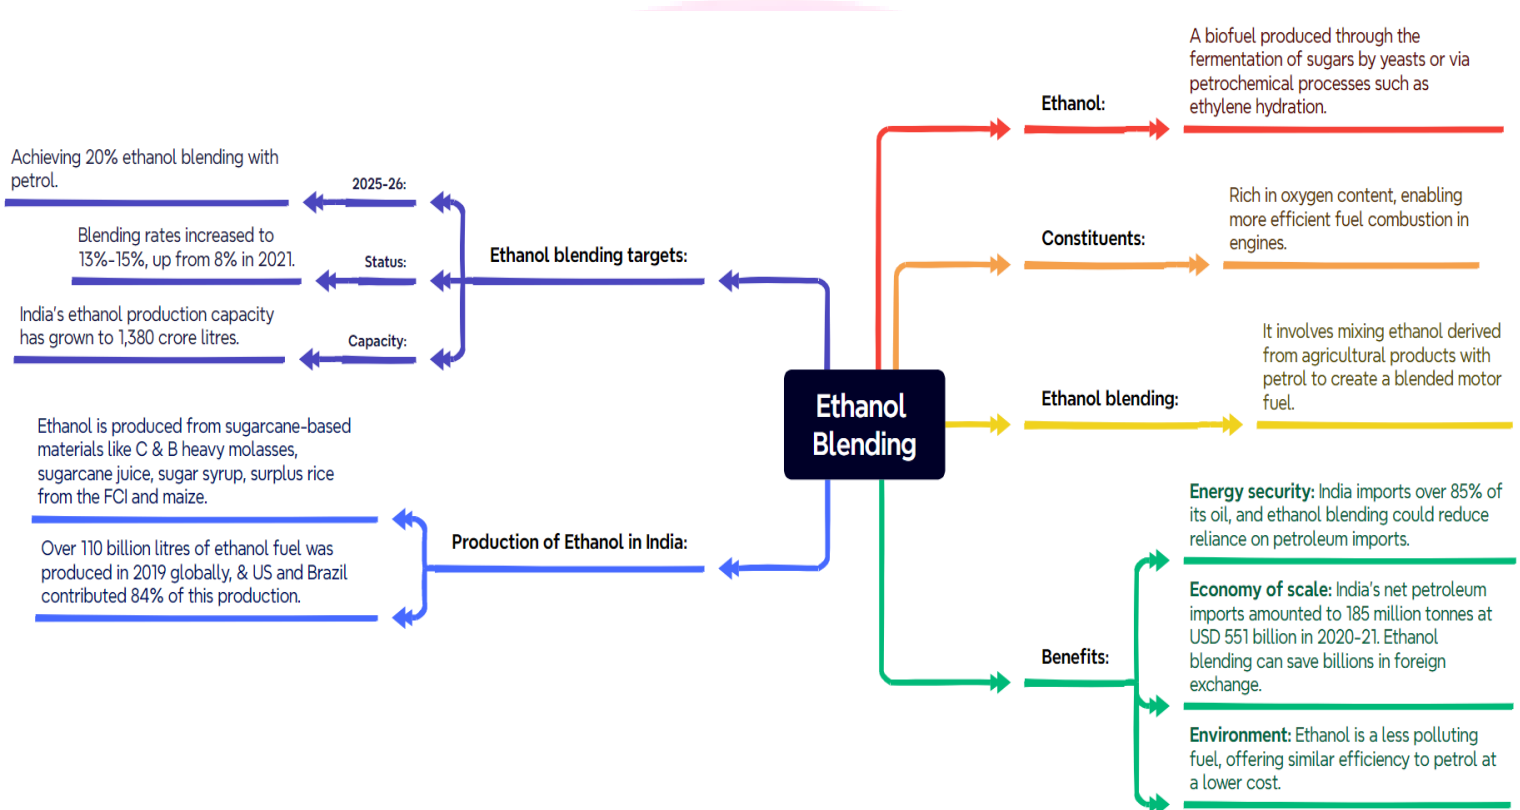

Economy

5. Ethanol blending - The Hindu

Relevance: Infrastructure: Energy, Ports, Roads, Airports, Railways etc

Context

India is on its way to achieve its target of blending 20% of petrol with ethanol by 2025-26, going by the milestones on blending percentages crossed so far and the increase in ethanol production capacity.

Ethanol Blending

According to India's National Policy on Biofuels, which of the following can be used as raw materials for the production of biofuels? (2020)

1. Cassava
2. Damaged wheat grains
3. Groundnut seeds
4. Horse gram
5. Rotten potatoes
6. Sugar beet