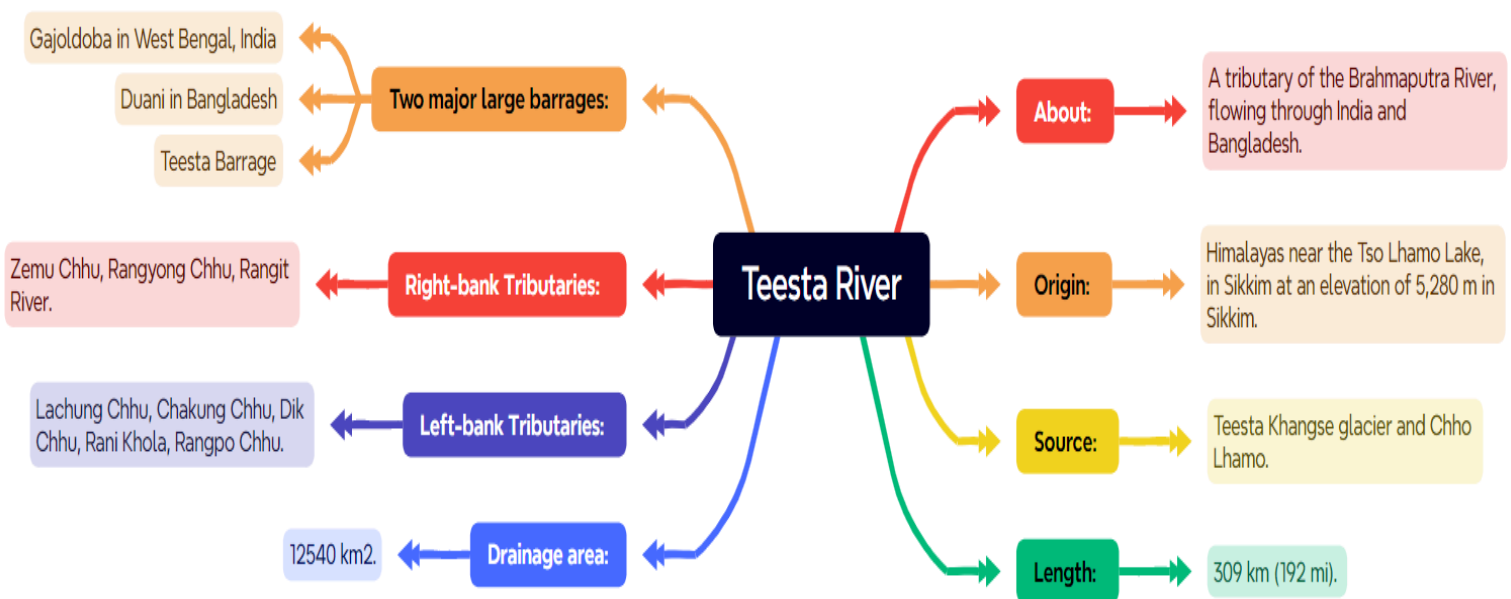

Environment

6. Endangered primate Slow Loris rescued by villagers in Chirang - Indian Express

Sci and Tech

7. Centre says Meghalaya polio case is vaccine-derived - The Hindu
8. Scientists discover liquid water on Mars for the first time: What a new study says - Indian Express

Defence

9. Shaheen-II Ballistic Missile - The Hindu

Geography

1. Sikkim landslide damages NHPC power project building - The Hindu

Relevance: Salient features of India's Physical Geography

Context

A landslide damaged six houses and a building of the National Hydroelectric Power Corporation (NHPC) at the site of its Teesta-V hydropower station in Sikkim's Gangtok district recently. The power station, damaged by the glacial lake outburst flood (GLOF) in October 2023, has been under construction.

Teesta-V Hydropower Station

Teesta River

Society

2. What Justice Hema Committee report says, why its release was delayed - Indian Express

Relevance: Salient features of Indian Society

Context

The Kerala High Court recently ordered the state to place before it in a sealed cover the entire Hema Committee report, including sections redacted for confidentiality. This order comes while the court considers a Public Interest Litigation (PIL) demanding the initiation of criminal proceedings against the offenders named in the report.

Findings

- **Location of water:** The layer is located at depths of about 10 to 20 km in the Martian crust.
- **Reason for presence of water:** Water could have seeped from the surface billions of years ago when Mars harboured rivers, lakes, and possibly oceans.
- **Possibilities:** Although the discovery of liquid water does not mean that there is life on Mars, it sure raises the possibility of finding a habitable environment.