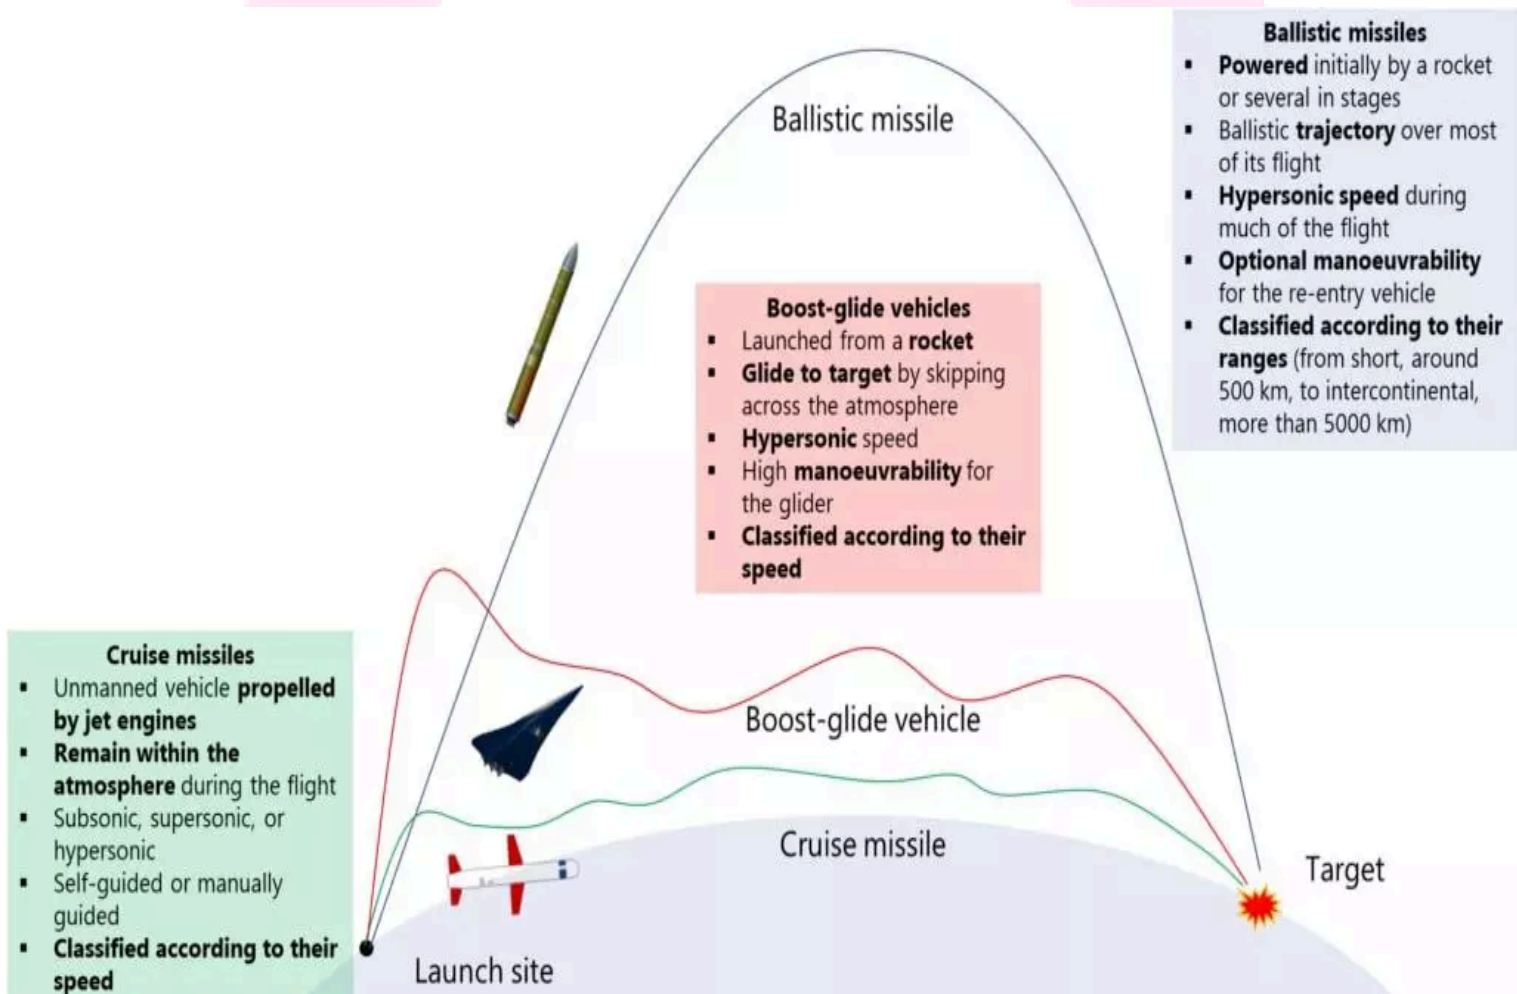

Findings

- **Location of water:** The layer is located at depths of about 10 to 20 km in the Martian crust.
- **Reason for presence of water:** Water could have seeped from the surface billions of years ago when Mars harboured rivers, lakes, and possibly oceans.
- **Possibilities:** Although the discovery of liquid water does not mean that there is life on Mars, it sure raises the possibility of finding a habitable environment.

Defence

10. Shaheen-II Ballistic Missile - The Hindu

Relevance: Science and Technology- Developments

Context

The Pakistani military recently conducted the successful training launch of its surface-to-surface ballistic missile Shaheen-II.

Shaheen-II Missile

- **About:** A Pakistani medium-range surface-to-surface ballistic missile.
- **Feature:** A solid-fueled, two-stage missile with an estimated range of 1,500–2,000 km.
- **Dimensions:** 17.2 m long, 1.4 m in diameter
- **Weight:** 23,600 kg at launch
- **Capabilities:** Designed to carry conventional or nuclear payloads.
- **Accuracy:** Estimated at 350 m circular error probable (CEP).
- **Launch:** By a 6-axle transporter erector launcher (TEL).

Types of Missiles

Consider the following statements: (2023)

1. Ballistic missiles are jet-propelled at subsonic speeds throughout their flights, while cruise missiles are rocket-powered only in the initial phase of flight.
2. Agni-V is a medium-range supersonic cruise missile, while BrahMos is a solid-fuelled intercontinental ballistic missile.