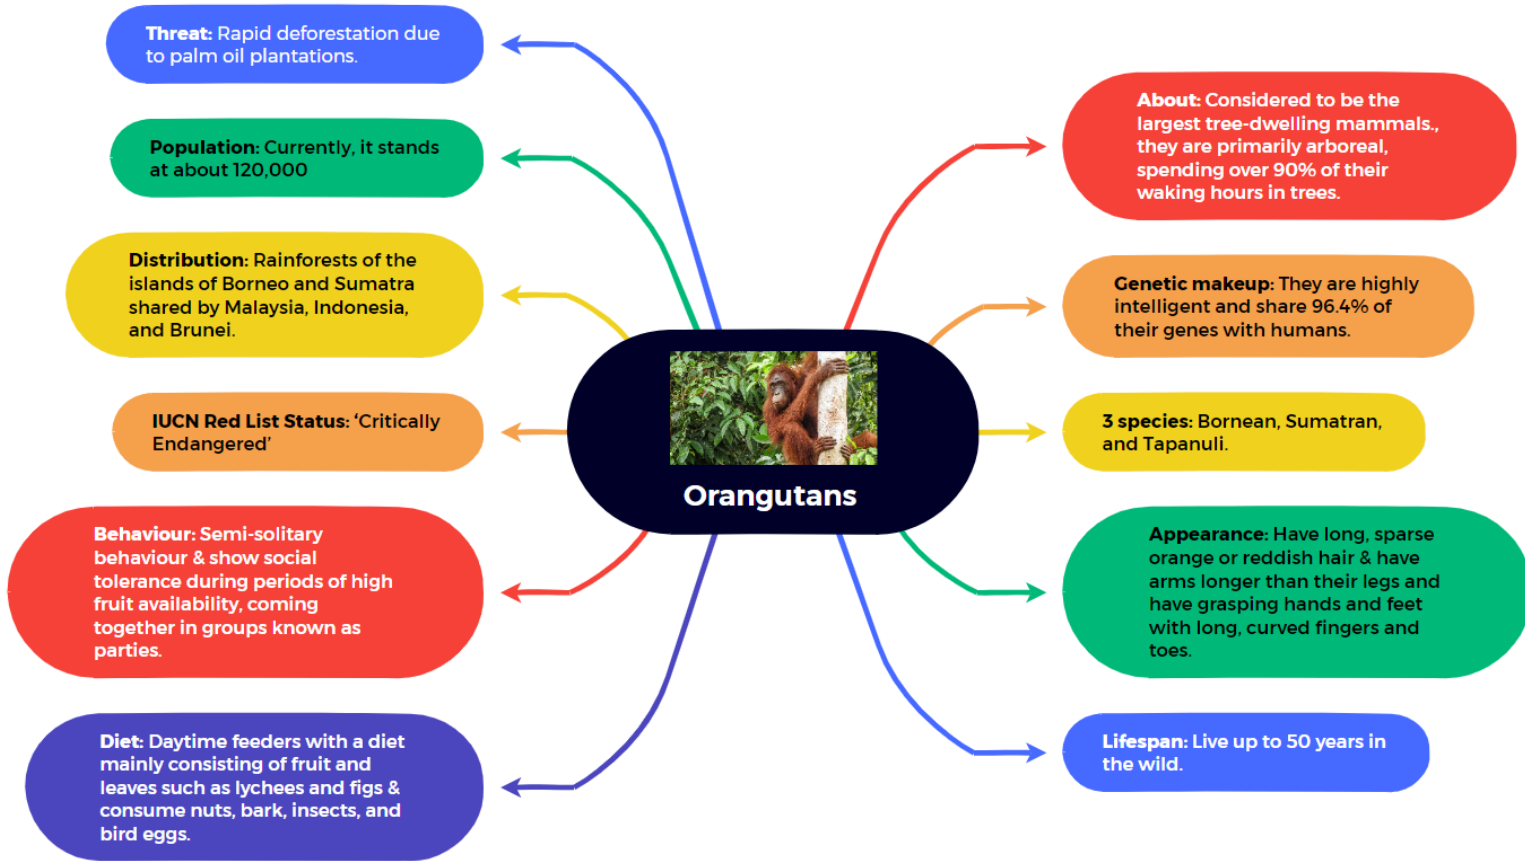

Economy

5. Ethanol blending - The Hindu

Relevance: Infrastructure: Energy, Ports, Roads, Airports, Railways etc

Context

India is on its way to achieve its target of blending 20% of petrol with ethanol by 2025-26, going by the milestones on blending percentages crossed so far and the increase in ethanol production capacity.

Ethanol Blending

According to India's National Policy on Biofuels, which of the following can be used as raw materials for the production of biofuels? (2020)

1. Cassava
2. Damaged wheat grains
3. Groundnut seeds
4. Horse gram
5. Rotten potatoes
6. Sugar beet

Select the correct answer using the code given below:

- A. 1, 2, 5 and 6 only
- B. 1, 3, 4 and 6 only
- C. 2, 3, 4 and 5 only
- D. 1, 2, 3, 4, 5 and 6

Environment

6. Orangutans - Indian Express

Relevance: Conservation, Environmental Pollution and Degradation

7. Endangered primate Slow Loris rescued by villagers in Chirang - Indian Express

Relevance: Conservation, Environmental Pollution and Degradation

Context

Villagers in Shimlabagan, located in the Shantipur area on the Indo-Bhutan border in Chirang, have reported the sighting of a rare species of the endangered primate Slow Loris. This marks the first known instance of this elusive primate being spotted in the region, particularly near the Jauhoulao National Park within the newly designated Chiknazha area.