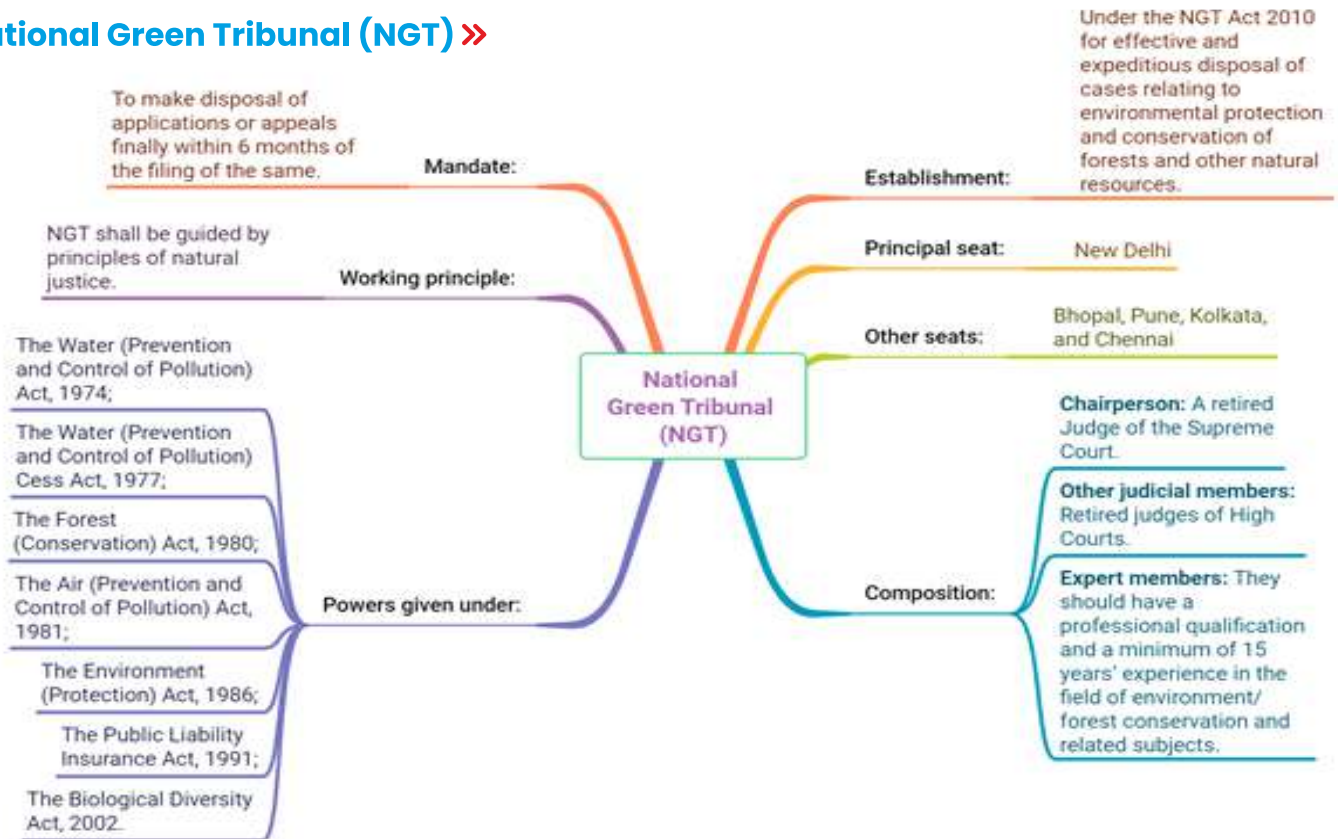

National Green Tribunal (NGT) »

9. Bio-decomposer to be sprayed over farms to prevent bad air – The Hindu

Context »

The Delhi government has started preparations to spray bio-decomposer, billed as an alternative to stubble burning, free of cost over 5,000 acres of farmland in the national capital, Environment Minister said recently.

Bio-decomposer »

- **About:** A microbial liquid spray which, when sprayed onto paddy stubble, breaks it down in a way that can be easily absorbed into the soil, whereby farmers then have no need to burn the stubble.
- **Development:** By the Indian Agricultural Research Institute (IARI).
- **Usage:** Used by Punjab, Haryana, Uttar Pradesh and NCT of Delhi.
- **Advantages:**
  - Farmers won't need to burn their paddy stubble, which will reduce pollution & increase soil fertility.
  - Enriches the soil with Organic Carbon (OC), nutrients and soil biological and physical properties.
  - An efficient and effective, cheaper, doable and practical technique to stop stubble burning.