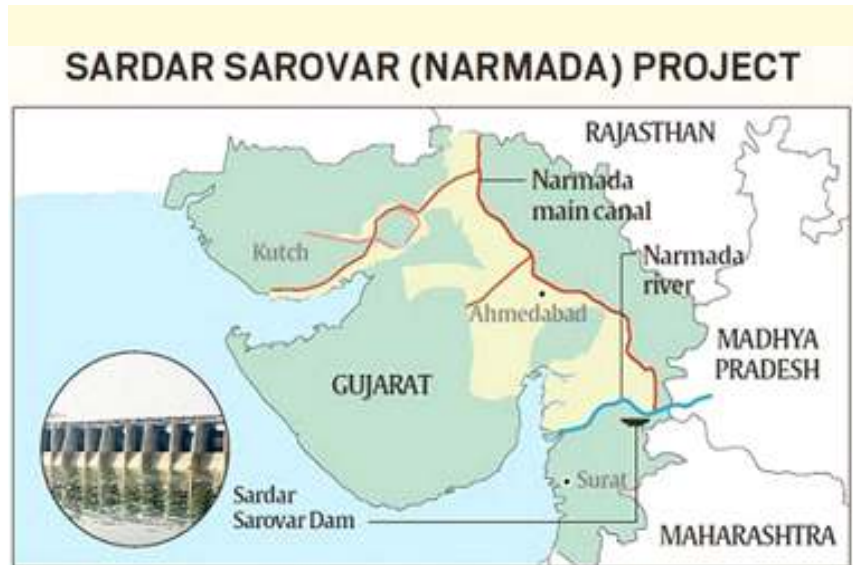

Irula Tribe »

2. Port Blair renamed as Sri Vijaya Puram: How the city got its name – and its connection with imperial Cholas – Indian Express

Context »

Port Blair, the capital city of Andaman and Nicobar Islands, will now be known as 'Sri Vijaya Puram', Union Minister Amit Shah said recently.

Port Blair >>

- **About:** The capital city and the entry point of the Andaman and Nicobar Islands named after Archibald Blair, a naval surveyor and lieutenant in the Bombay Marine.
- **Location:** East coast of the South Andaman Island.
- **Significance:** Hosted the first unfurling of our Tiranga by Netaji Subhash Chandra Bose.
- **Connection with the imperial Cholas and Srivijaya:**
 - **A naval base:** Historically used as a strategic naval base by the 11th-century Chola emperor, Rajendra I to attack Srivijaya, which is in present-day Indonesia.
 - **Thanjavur inscription dated to 1050 CE:** The Cholas referred to the island as Ma-Nakkavaram land (great open/ naked land), which possibly led to the modern name of Nicobar under the British.

Geography

3. Sardar Sarovar Dam about to reach its full capacity – The Hindu

Context >>

Owing to good rainfall in catchment areas in Madhya Pradesh, the water level of Gujarat's Sardar Sarovar Dam went up to 136.43 metres on Saturday, over two metres short of its full reservoir level, officials said.

Sardar Sarovar Dam »

- **About:** A concrete gravity dam built on Narmada at Kevadia in Gujarat's Narmada district named after Sardar Vallabhbhai Patel.
- **Size:** Third highest concrete dam (163 meters) in India, after Bhakra (226 metres) in Himachal Pradesh and Lakhwar (192 meters) in Uttar Pradesh.