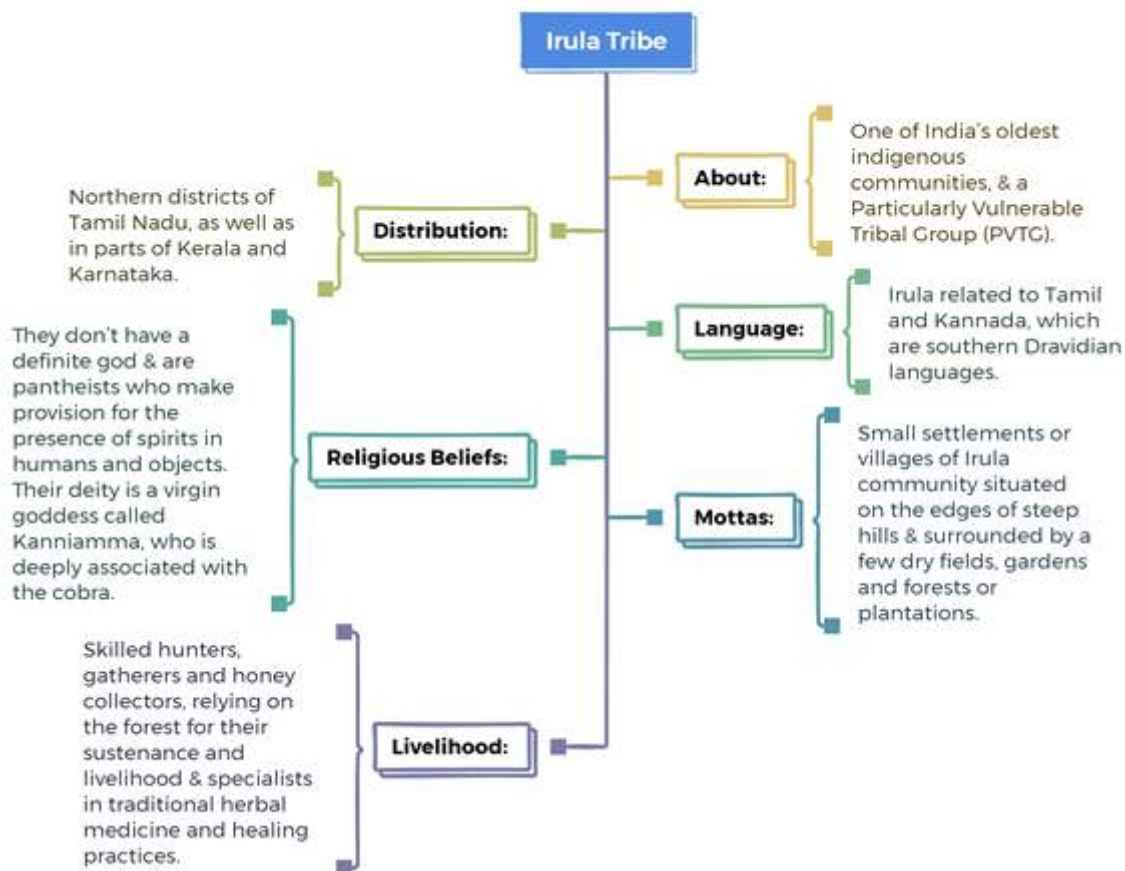

 **9875170111**

 **SAMYAK IAS, NEAR RIDDHI-SIDDHI, JAIPUR**

Art and Culture

1. Irula Tribe – Indian Express

Context »

The Irula community plays a crucial role in public health by supplying nearly 80% of the venom used for antidotes in India.

Irula Tribe »

2. Port Blair renamed as Sri Vijaya Puram: How the city got its name – and its connection with imperial Cholas – Indian Express

Context »

Port Blair, the capital city of Andaman and Nicobar Islands, will now be known as 'Sri Vijaya Puram', Union Minister Amit Shah said recently.

Port Blair >>

- **About:** The capital city and the entry point of the Andaman and Nicobar Islands named after Archibald Blair, a naval surveyor and lieutenant in the Bombay Marine.
- **Location:** East coast of the South Andaman Island.
- **Significance:** Hosted the first unfurling of our Tiranga by Netaji Subhash Chandra Bose.
- **Connection with the imperial Cholas and Srivijaya:**
 - **A naval base:** Historically used as a strategic naval base by the 11th-century Chola emperor, Rajendra I to attack Srivijaya, which is in present-day Indonesia.
 - **Thanjavur inscription dated to 1050 CE:** The Cholas referred to the island as Ma-Nakkavaram land (great open/ naked land), which possibly led to the modern name of Nicobar under the British.

Trilobites »

- **About:** A group of extinct marine arthropods.
- **Literal meaning:** Three-part-body in Latin.
- **Appearance:** First appeared around 521 million years ago, after the beginning of the Cambrian period, living through the majority of the Paleozoic Era for nearly 300 million years.
- **Extinction:** Died out at the end of the Permian era, 251 million years ago, killed by the end Permian mass extinction event that removed over 90% of all species on Earth.